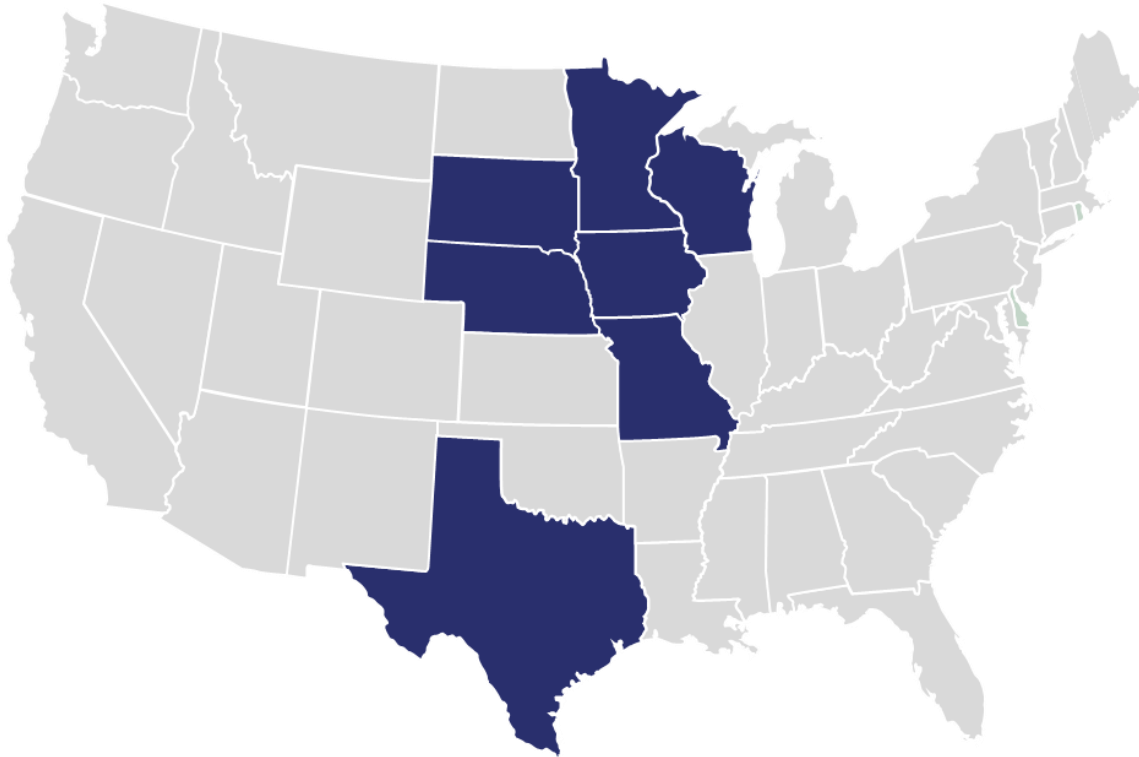

Partner Locations

Iowa

Albia
Audubon
Dyersville
Elkader
Estherville
Greenfield
Hawarden
Knoxville
Manchester
Mt Pleasant
Osceola
Rock Rapids
Rock Valley
Spencer
Webster City

Minnesota

Aitkin
Baudette
Cloquet
Northfield
Onamia
Wadena

Missouri

Fredericktown
Hermann
Louisiana

Nebraska

Creighton
Gordon
Imperial

South Dakota

De Smet
Flandreau
Gregory
Hot Springs
Madison
Miller
Mitchell
Pierre
Scotland
Sioux Falls
Tyndall
Wagner
Wessington Springs

Texas

Carrizo Springs
Eldorado
Frona
Hemphill
Muleshoe
Van Horn
Wellington

Wisconsin

Ashland
Grantsburg